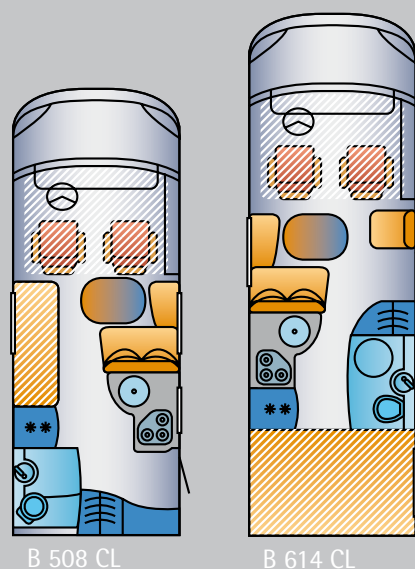

| Equipment

Equipment in the B-CL Exclusive Line: B-CL 508 / 614

- Base vehicle with 2.3 l M-Jet engine
- Side panels, rear, skirts, wheel arches, nose spoiler and rear-light cluster in metallic champagne
- Roof and nose in Bianco white
- Cruise control
- Exterior mirrors in champagne, electrically adjustable and heated
- HYMER comfort lounge seat including height adjustment
- Exclusive-Line emblem including rear design sticker
- Folding darkening system in driver's cab
- DVD player
- TFT 19" flat screen
- Samy Vision 64 satellite systems (without receiver)
- Sliding door with insect screen
- HYMER panorama roof vent
- AES 150 l fridge
- Radio/TV prewiring including TFT monitor holder and speakers
- Awning lamp with rain guard
- L-seating group at the front (B 614 CL)
- CL „Almeria“ style collection (combinable with all B-CL fabrics*)
- Cab air conditioning

* Leather trim available as optional extra

B 508 CL

B 614 CL