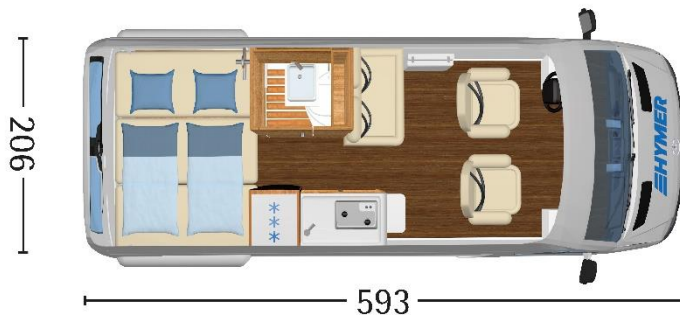

The HYMER Grand Canyon S – “CrossOver” edition model

Grand Canyon S 3.880 kg []

Total length edition model	approx. 593 cm
Total width edition model	approx. 206 cm
Total height edition model	approx. 285 cm (up to 310 cm with optional pop-top roof)

Basic price: €106.990

Main highlights:

- Striking off-road exterior design due to four-wheel drive including suspension lift
- 16" all-terrain tyres
- “CrossOver” decals
- 11" LED light bar above the cab
- Gas locker transformable into storage space – e.g. for ramps, replaceable cassette toilet
- 5 kg gas bottle positioned in an easy-to-reach location in the kitchen area
- 6 kW diesel heater with hot water boiler electric and bar heater
- Off-road survival kit (folding spade, axe) on the rear bed panel on the passenger side
- 90 W solar installation on the roof
- HYMER Smart Battery System (2 x 135 Ah Lithium + 95 Ah AGM)
- Pull-out storage space on the rear bed for a cooler
- Mesh storage pockets under the overhead lockers
- New anthracite-coloured overhead locker doors with “CrossOver” design

Optional extras (selection):

- Grigio leather finish
- 12 V Mobicool compressor cooler including pullout
- TV preparation with DVB-T antenna (active)
- 22" LED TV with DVD player, triple tuner, stand and TV holder
- Pop-up roof in vehicle colour (maxi double bed with sleeping comfort system)

Safe for the passenger seat console – Complementary accessories from Hymer Original

- Space for the most important valuables, such as wallet, credit cards, jewelry, tablet up to 10"
- Safe blends harmoniously into the overall picture
- Dimensions (W x H x D): 230 mm x 130 mm x 310 mm
- Weight: 2,5 kg
- Sturdy steel housing compartment
- 3-bolt safety lock - Made in Germany
- Rattle-free thanks to anti-slip mats on the bottom and side walls
- Easy installation in a few minutes